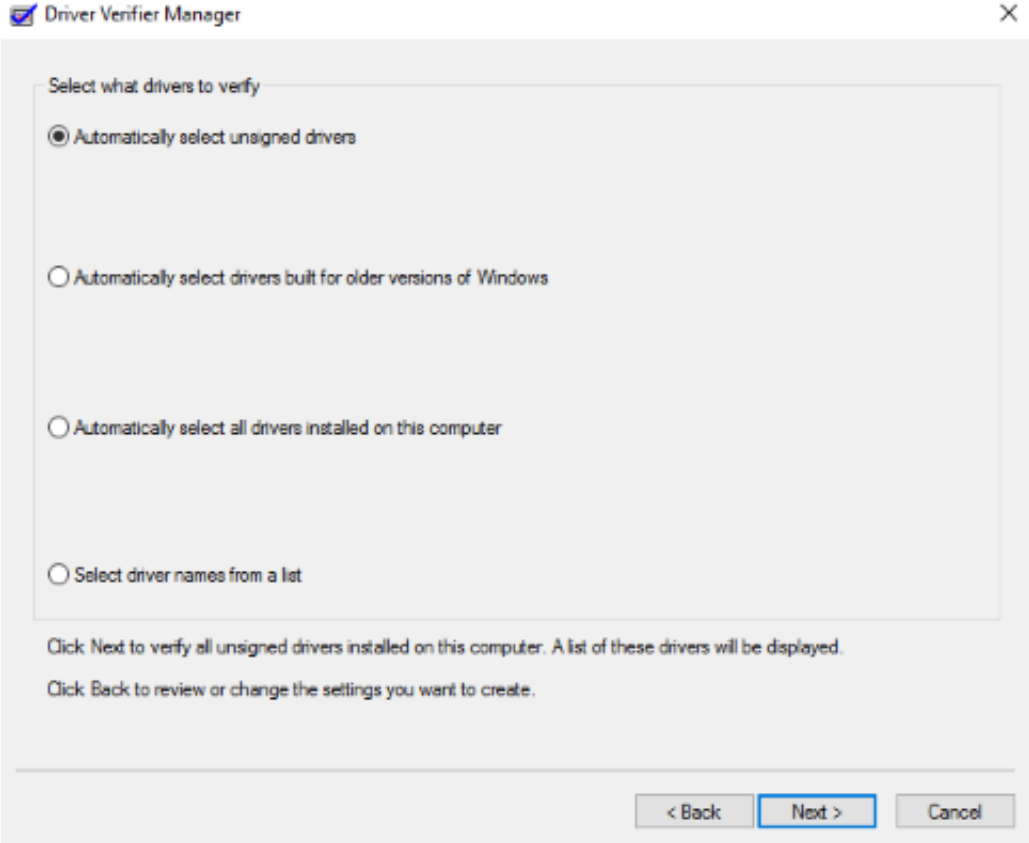

[Kernel Security Check Failure Error In Windows 10](#)

[Kernel Security Check Failure Error In Windows 10](#)

DOWNLOAD

Hello, last week i've updated the pc to windows 10 1903 and since then i've noticed a constant bsod with the error Kernel security check failure Posted by dr_acula: "Kernel Security Check Failure" ... Windows 10 Bug: NVIDIA CPL Context Menu Extension - Crashes windows explorer. 0 74. 2. Art7d 7. GeForce Graphics ... Need Help I got random Blue screen nvlddmkm.sys error. 2 7. 2.. If you receive Kernel Security Check Failure Stop Error or Blue Screen on Windows 10/8/7, then this post has troubleshooting steps to fix it.

1. [kernel security check failure error windows 10](#)
2. [windows stop code error kernel security check failure](#)
3. [windows 10 error code kernel security check failure](#)

Getting Blue Screen Error kernel security check failure While install or Upgrade Windows 10 October 2018 Update version 1809? Or while If you receive a Kernel Security Check Failure Stop Error or Blue Screen on Windows 10/8/7, then this post has some troubleshooting steps you Follow the step by step guide to get rid of kernel security check failure BSOD error in Windows 10/8. Learn how to fix this error and use your PC again.. You can identify memory problems with the memory diagnostics tool available in Windows 10, 8, and 7. This tool also tests the RAM on your 2 Fixing "KERNEL SECURITY CHECK ERROR" on Windows. 2.1 Fix ... On Windows 8, Windows 8.1 and Windows 10 systems, the error screen looks like this:.