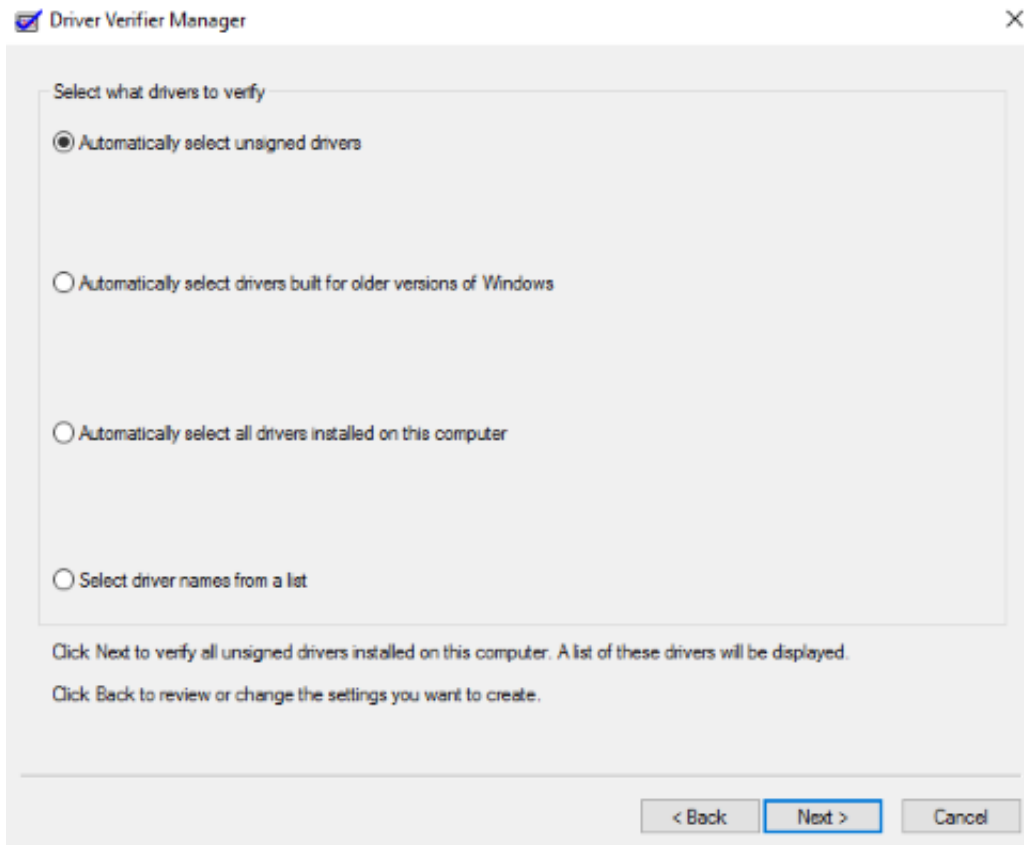

[JetBrains RubyMine 2019.3.3](#)

=

windows stop code error kernel security check failure

[Repurposing PhoneGap Apps as Desktop Apps](#)

In the last month I built a new computer and have been having daily, but seemingly random BSOD errors. The error is always Kernel Security .... pc not working, blue screen says kernel security check failure - posted in Windows 10 Support: My friend has just sent me some screen shots of ... [VSO ConvertXtoDVD 6.0.0.63 + Portable + Patch crackingpatching.unblock2.club](#)

windows 10 error code kernel security check failure

[iPod Screen Scratch Removal](#)

In this tutorial you'll find detailed instructions to resolve the BSOD KERNEL SECURITY CHECK FAILURE problem in Windows 10 or Windows .... Solutions to Fix Kernel Security Check Failure Error in Windows 10/8/7. About Windows Kernel. Windows is one of the most flexible operating systems. The .... Known causes of Kernel Security Check Failure error: Fix Kernel Security Check Failure (Windows 10,8,7). Access Windows system or prevent .... Jump to Solution 7. Perform a Clean Install of Windows 10 - ... 10 to check if the kernel security check error can ... Before installing Windows 10, you should .... Got a blue screen of death with 'Kernel Security Check failure' error message in Windows 10, 8 or 7 PC or laptop? Relax! Quick fix and reliable .... Several issues might be at the root of a kernel security check failure error. Although the most common include outdated drivers, hard disk or .... The Kernel Security Check Failure Error is one of several errors that can cause the infamous BSOD (Blue Screen Of Death). This error means that one or more of your data files is corrupt or has failed a compatibility check. ... The most common reason you see this error is a recent upgrade to Windows 10. eff9728655 [Dex 6.0.0.0](#)
[- A 2D MAC](#)